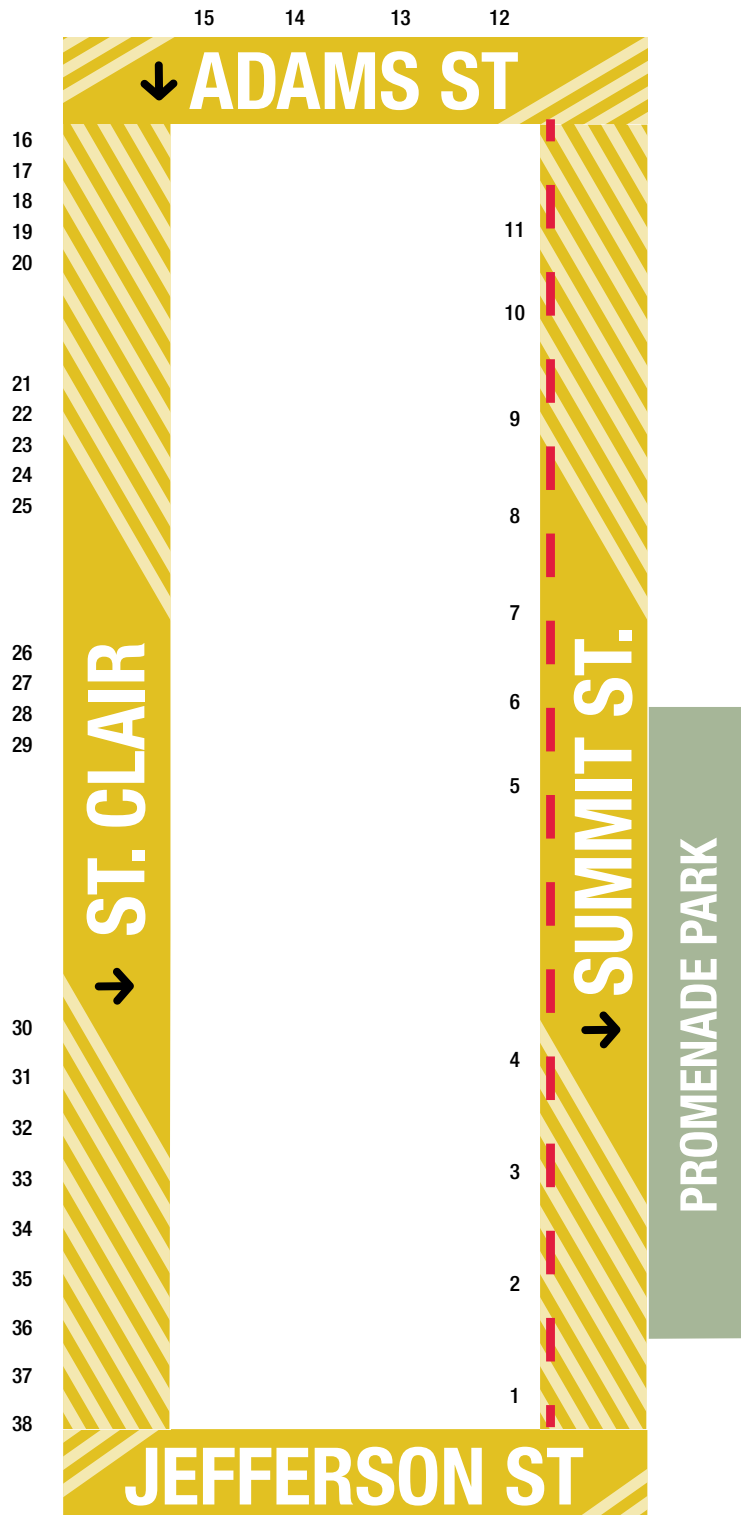

VENDOR MIDWAY MAP

VENDOR MIDWAY
driven by

 **Vendor Midway**

 **Fire Lane**

 **NOTE:** All vendors on St. Clair and Summit St. face east. All vendors on Adams St. face south.

- | | | | | |
|------------------------------------|----------------------------|--|------------------------------|----------------------|
| 1 Omix-ADA | 8 SpiderWebShade | 16 Jeep Grille Guy | 23 AT&T | 31 Bartact |
| 2 FCA / MOPAR | 9 Quake LED | 17 Milestar Tires / Fresh Coast Off-Road | 24 Rachel Beranek State Farm | 32 PSC Motorsports |
| 3 Dana, Inc. | 10 BESTOP | 18 AEV | 25 JEGS | 33 JKS Manufacturing |
| 4 Z&M Jeeps / Simpson Family Jeeps | 11 Price Pro | 19 Line-X | 26 Sto-r-tops | 34 Katzkin Leather |
| 5 Ripp Superchargers | 12 N/A | 20 Wheel Shield | 27 AlphaVinyl | 35 Milestar Tires |
| 6 Rancho / DynoMax | 13 Drive Train Specialists | 21 Outlaw LED | 28 The Wheel Group | 36 Red Rock Off-Road |
| 7 Skyjacker Suspensions | 14 Car Stereo One | 22 Harley-Davidson | 29 Steer Smarts | 37 Rock Krawler |
| | 15 Alpine Electronics | | 30 Jeeperz Creeperz | 38 Coleman |